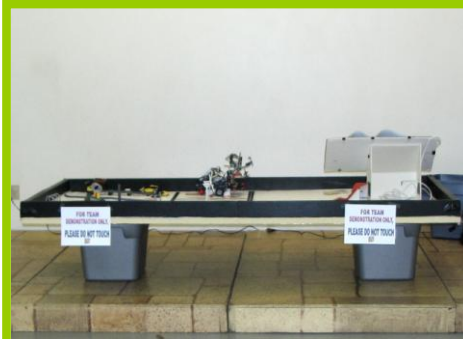

The INVENTIONEERS STOW-OR-GO TABLE

Building the STOW-or-GO measuring top for scoring

Measuring to cut foam side pieces

Finished table- top view

The finished table- bottom view

The finished table- top view of fold

The finished table- bottom view of fold

At the ABCs of FLL Workshop 8/26/09

At SEE Science Center

At Leach Library, Londonderry

With Scott Evans,
FIRST Global Game Designer

With Nancy Lane and Dana Chism,
FIRST Place Managers